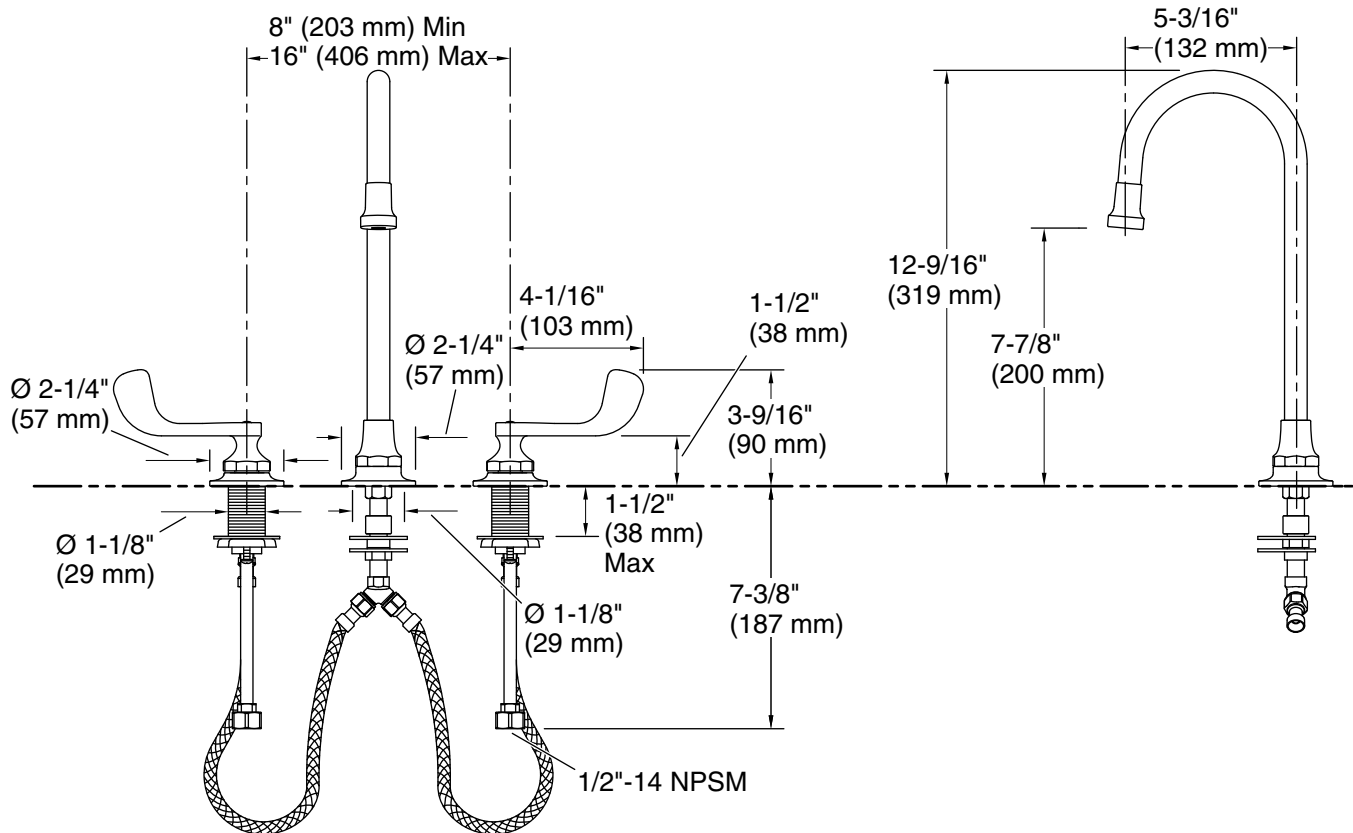

Technical Information

All product dimensions are nominal.

Faucet:

Flow rate: 1 gal/min (3.8 l/min)

Pressure: 60 psi (4.1 bar)

Drain included: No

Drain with overflow: No

Spout:

Spout reach: 5-3/16" (132 mm)

Notes

Install this product according to the installation instructions.

ADA, OBC, CSA B651 compliant when installed to the specific requirements of these regulations.